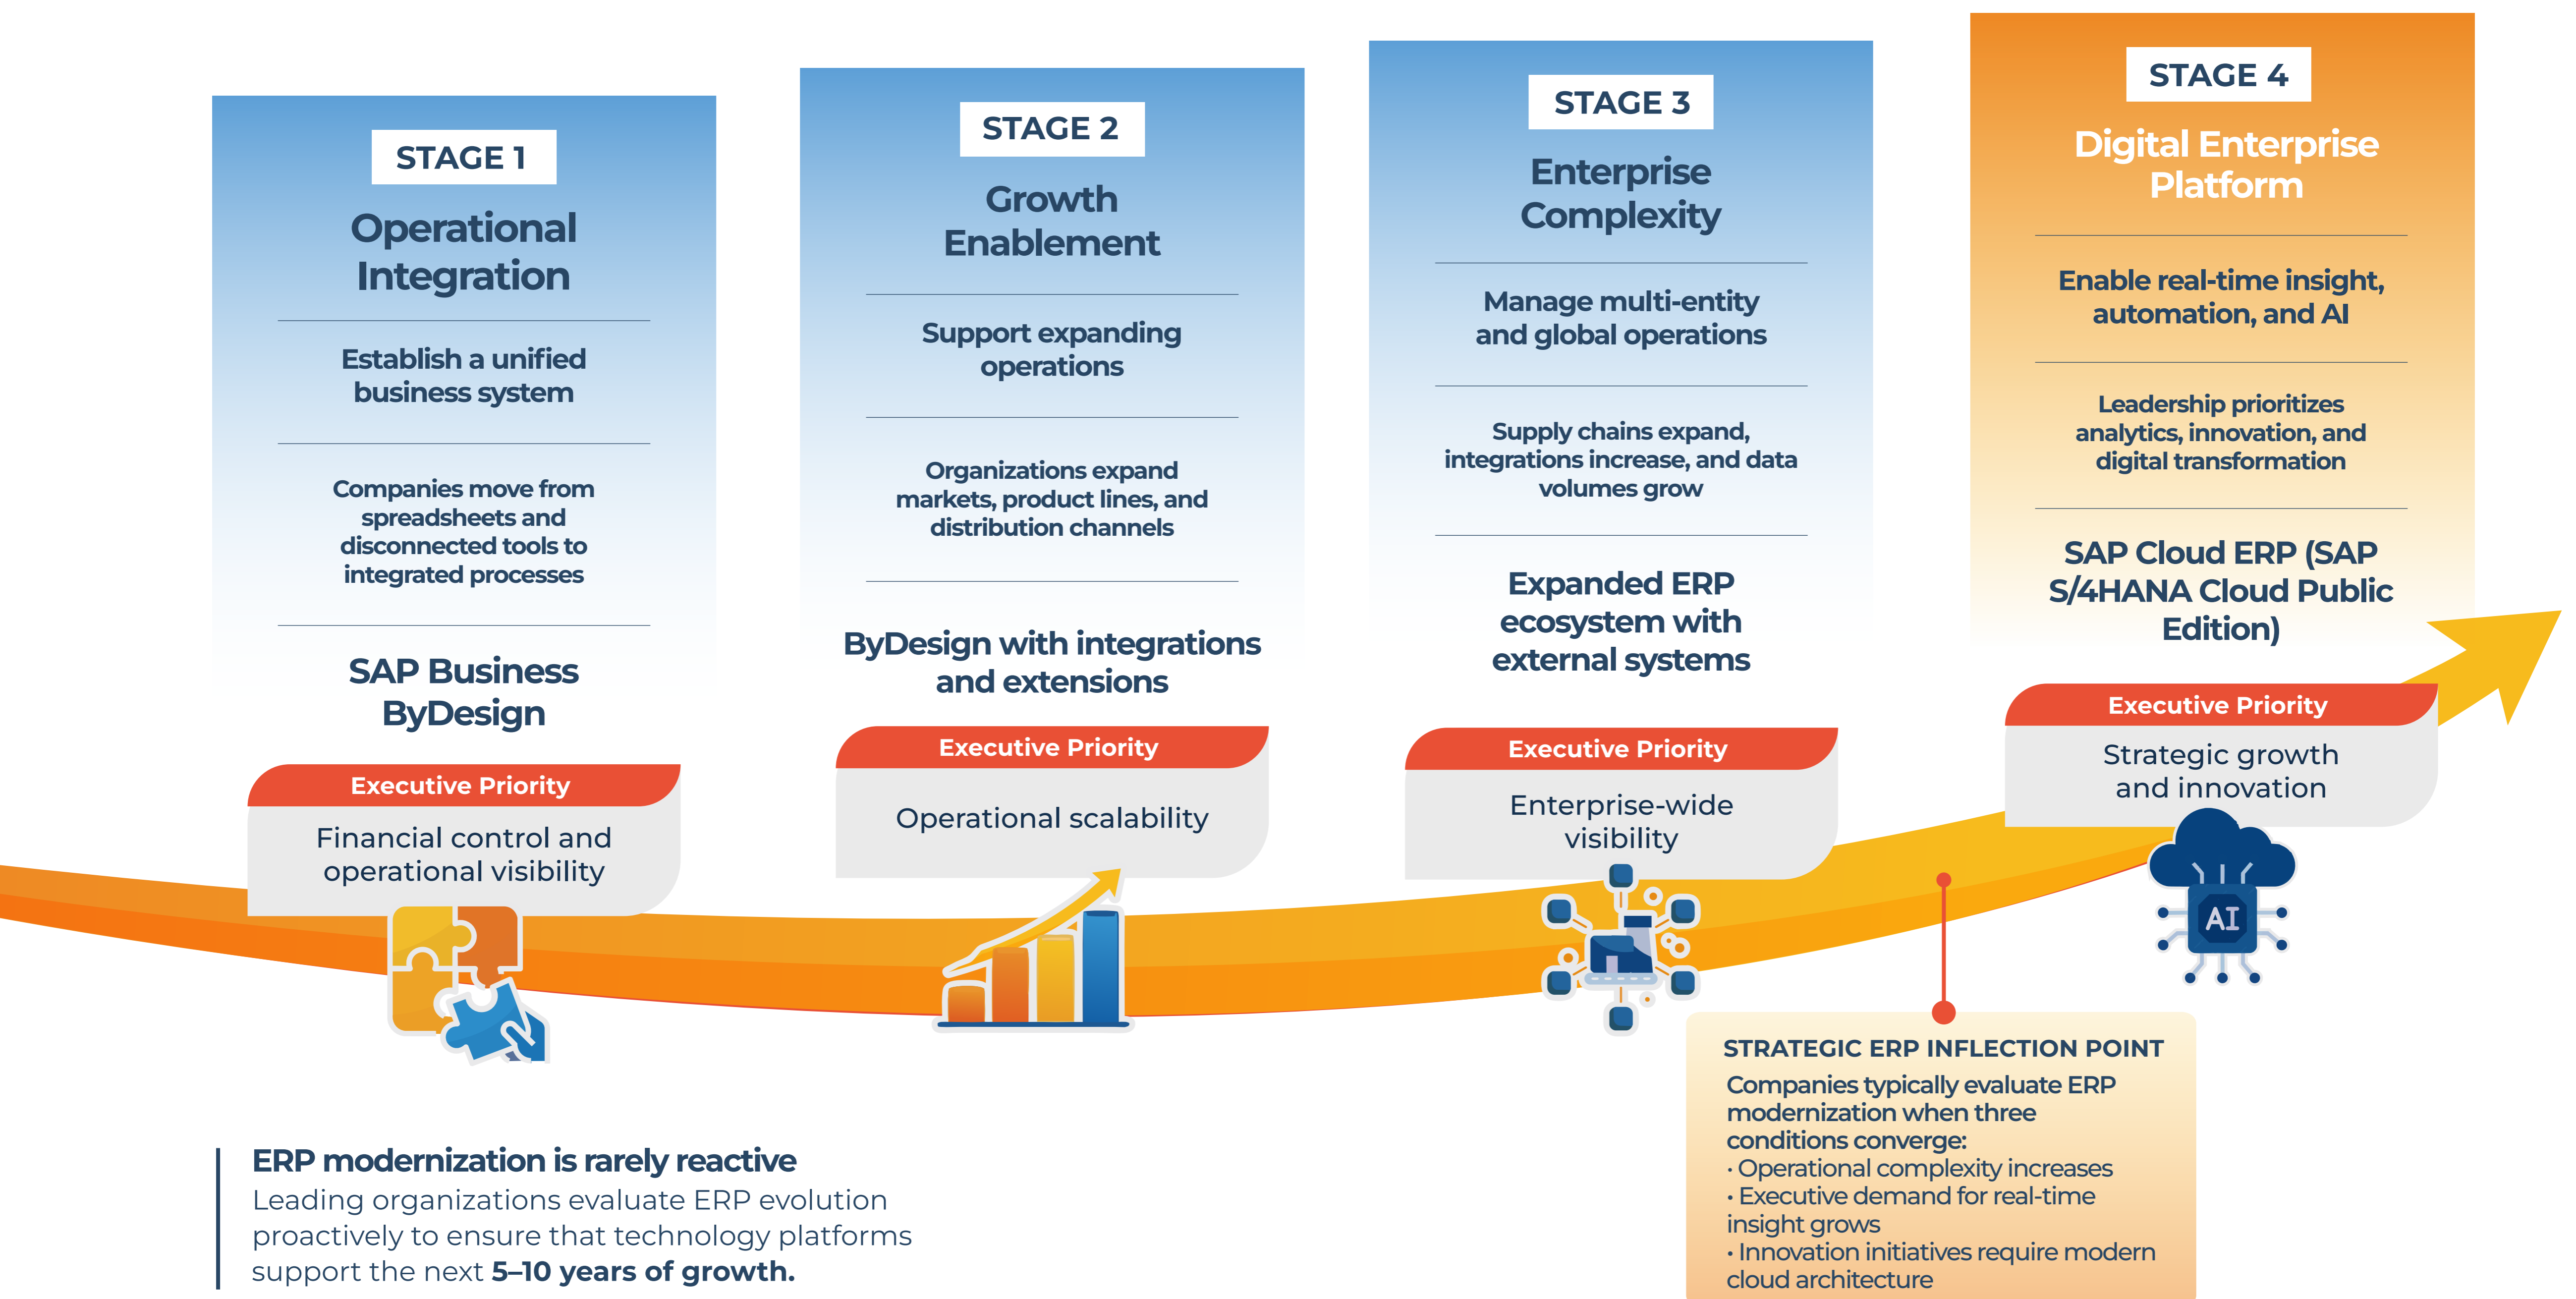

# ERP Evolution Framework

## How companies progress from SAP Business ByDesign to enterprise-scale cloud ERP

How growing companies evolve their ERP strategy as operational complexity increases

**ERP modernization is rarely reactive**  
Leading organizations evaluate ERP evolution proactively to ensure that technology platforms support the next **5–10 years of growth**.

### Is Your ERP Ready for the Next Stage of Growth?

Navigator Business Solutions has helped companies navigate every stage of the SAP ERP journey, from SAP Business One to SAP Cloud ERP.

**CONTACT US**

**CONTACT INFO**